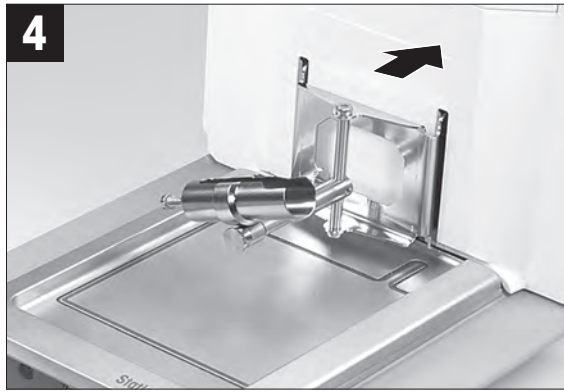

ErgoClip Tube

for Analytical Balances XPR, XSR

www.mt.com/lab-accessories

For more information

Mettler-Toledo GmbH
 Im Langacher 44
 8606 Greifensee, Switzerland
www.mt.com/contact

Subject to technical changes.
 © Mettler-Toledo GmbH 08/2018
 30419888A en