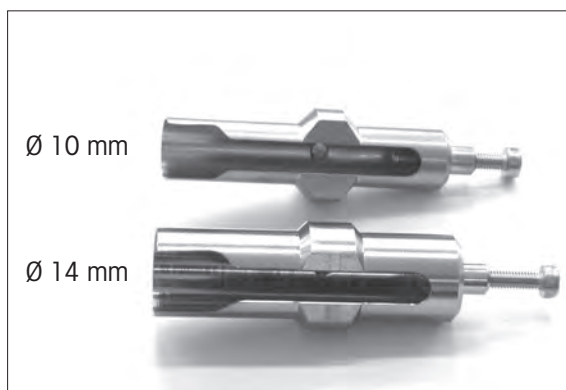

ErgoClip Tube

for Analytical Balances XPR, XSR

www.mt.com/lab-accessories

For more information

Mettler-Toledo GmbH
 Im Langacher 44
 8606 Greifensee, Switzerland
www.mt.com/contact

Subject to technical changes.
 © Mettler-Toledo GmbH 08/2018
 30419888A en