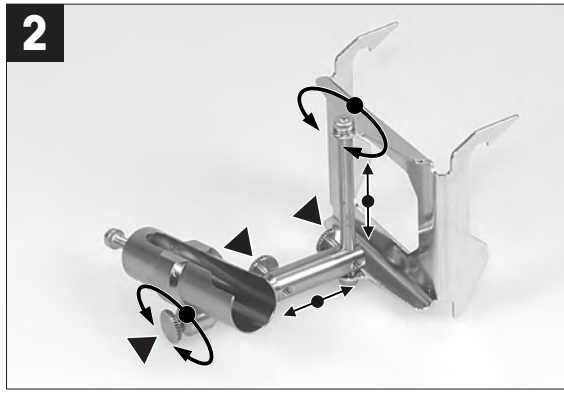

ErgoClip Tube

for Analytical Balances XPR, XSR

www.mt.com/lab-accessories

For more information

Mettler-Toledo GmbH
 Im Langacher 44
 8606 Greifensee, Switzerland
www.mt.com/contact

Subject to technical changes.
 © Mettler-Toledo GmbH 08/2018
 30419888A en