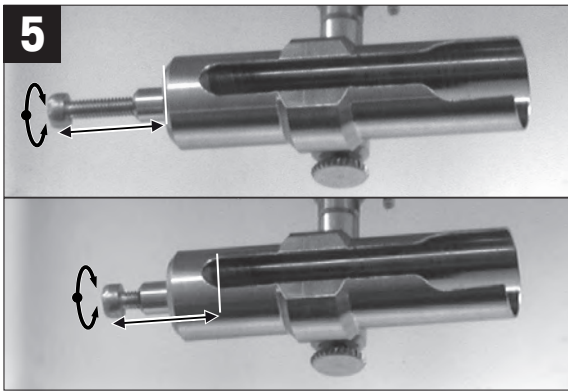

ErgoClip Tube

for Analytical Balances XPR, XSR

www.mt.com/lab-accessories

For more information

Mettler-Toledo GmbH
 Im Langacher 44
 8606 Greifensee, Switzerland
www.mt.com/contact

Subject to technical changes.
 © Mettler-Toledo GmbH 08/2018
 30419888A en