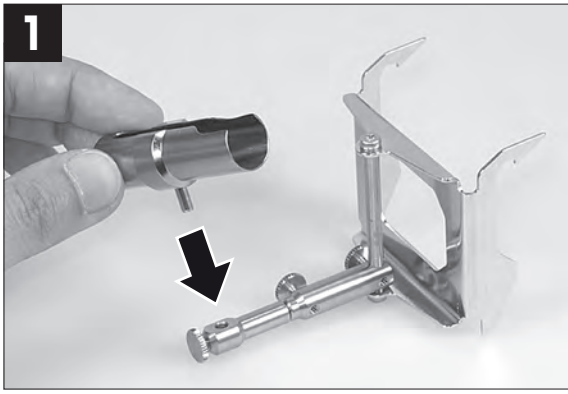

ErgoClip Tube

for Analytical Balances XPR, XSR

www.mt.com/lab-accessories

For more information

Mettler-Toledo GmbH
 Im Langacher 44
 8606 Greifensee, Switzerland
www.mt.com/contact

Subject to technical changes.
 © Mettler-Toledo GmbH 08/2018
 30419888A en